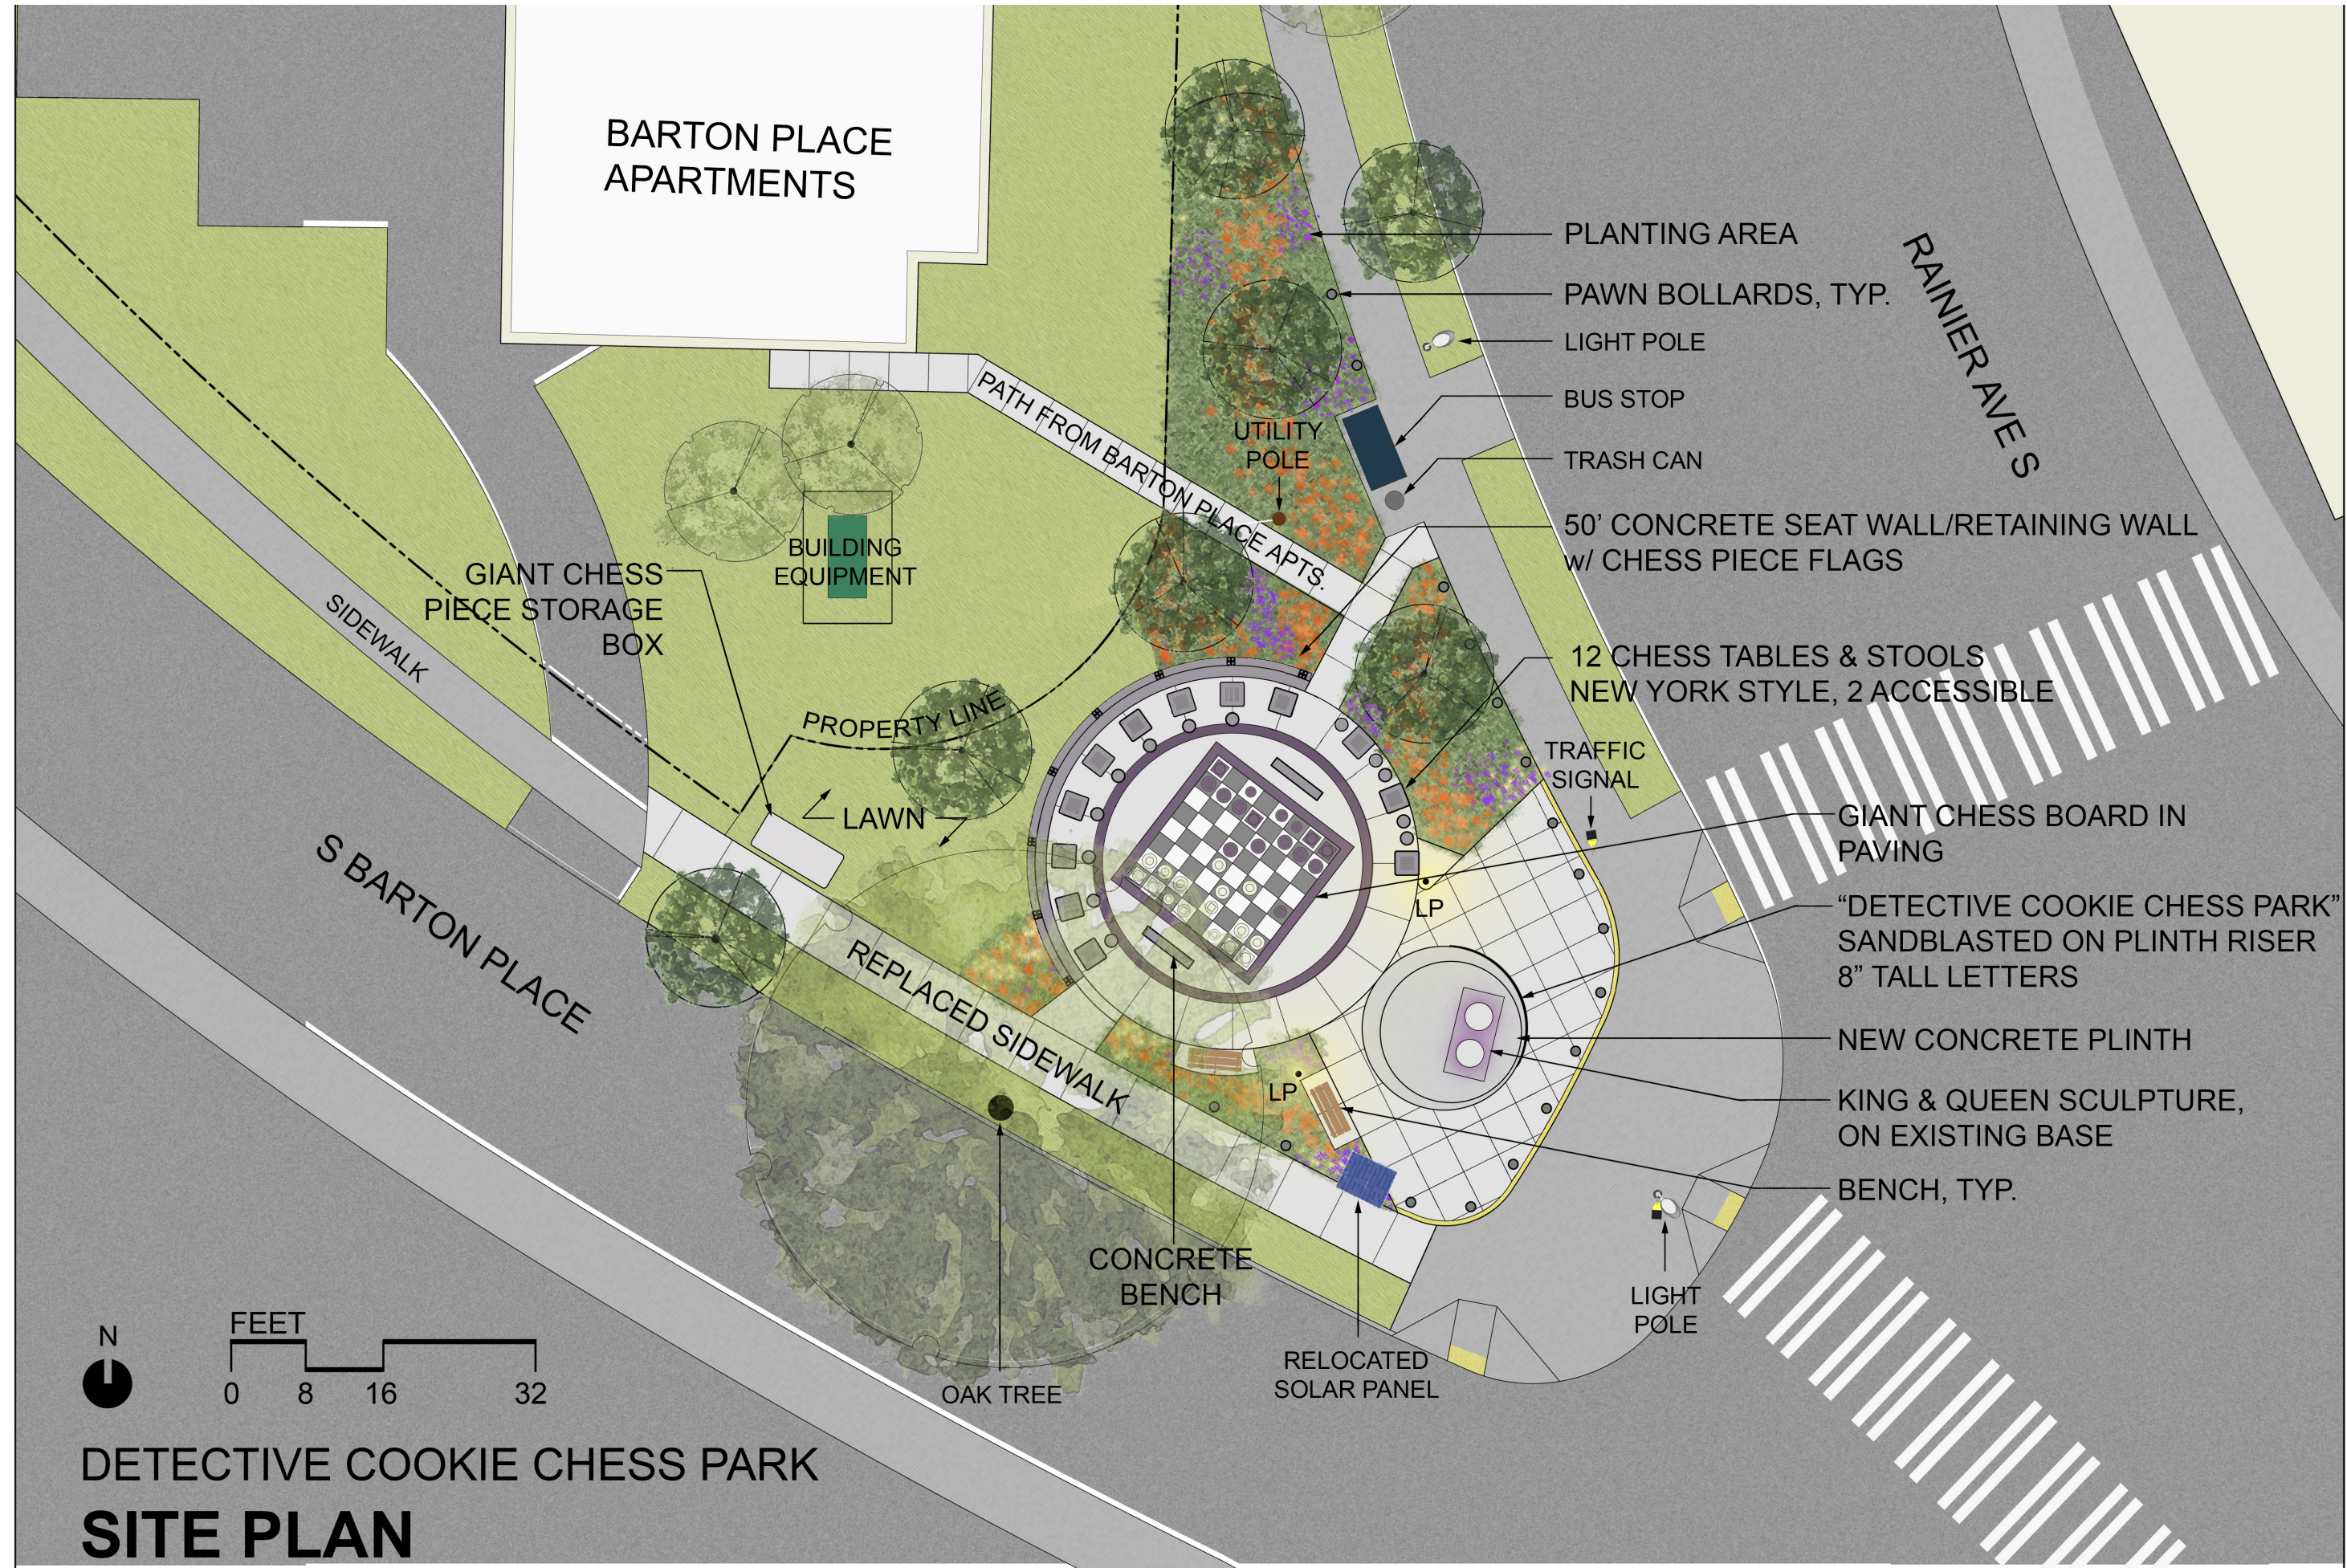

BARTON PLACE APARTMENTS

SOUTH RAINIER AVE

KING DONUTS

SAFeway PARKING LOT

BUS STOP

SOUTH BARTON PLACE

SITE

SCULPTURE: KING AND QUEEN OF RAINIER BEACH

BARTON PLACE APARTMENTS

RAINIER AVE S

SIDEWALK

S BARTON PLACE

PATH FROM BARTON PLACE APTS.

PLANTING AREA

PAWN BOLLARDS, TYP.

LIGHT POLE

BUS STOP

TRASH CAN

50' CONCRETE SEAT WALL/RETAINING WALL w/ CHESS PIECE FLAGS

12 CHESS TABLES & STOOLS NEW YORK STYLE, 2 ACCESSIBLE

TRAFFIC SIGNAL

GIANT CHESS BOARD IN PAVING

"DETECTIVE COOKIE CHESS PARK" SANDBLASTED ON PLINTH RISER 8" TALL LETTERS

NEW CONCRETE PLINTH

KING & QUEEN SCULPTURE, ON EXISTING BASE

BENCH, TYP.

GIANT CHESS PIECE STORAGE BOX

BUILDING EQUIPMENT

PROPERTY LINE

LAWN

REPLACED SIDEWALK